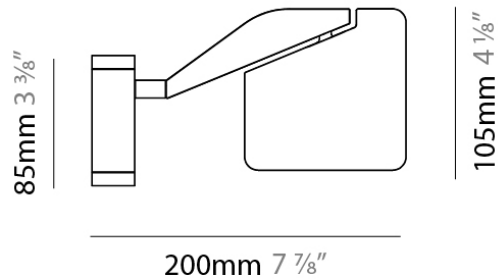

JACKIE SURFACE

D83410- : D83410-TIM

PROJECT	
TYPE	
NOTES	
QUANTITY	
DATE	

GENERAL

Series: Jackie
Brand: Panzeri
Division: Design
Mounting Type: Surface
Mounting Location: Wall
Subcategory: Task

PHYSICAL

Shape: Abstract
Length (mm): 105
Length (in): 4 1/8
Width (mm): 105
Width (in): 4 1/8
Height (mm): 105
Height (in): 4 1/8
Extension (mm): 200
Extension (in): 7 7/8
Light Distribution: Adjustable / Direct
Weight (kg): 0.525
Weight (lbs): 1.157
Diffuser: Acrylic - satin finish
Fixture Material: Aluminum Die Cast

ELECTRICAL

Lamp Type: LED
Input Wattage (W): 10
Total Output Wattage (W): 8
Dimming: 5-Step Touch Dimming
Driver Included: Yes
Driver Location: Integrated
Driver Type: Constant Current 120Vac
Driver Class: Class 2
Input Voltage (V): 120
Output Voltage (V): 24

LED

Number of LEDs: 1
Color Temperature (°K): 3000
Max. Delivered Lumen (lm): 526
Nominal Lumen (lm): 600
CRI: >90 CRI
Efficiency (%): 87.667
Efficacy (lm/w): 52.6
Lamp Life (hrs): 50000

OPTICAL

Optic°: Diffused

RATINGS AND CERTIFICATIONS

Certified By: CSA Certified to UL and CSA Standards
IP rating: IP40