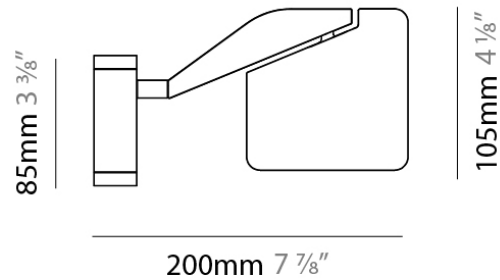

JACKIE SURFACE

D83410- : D83410-BLK

PROJECT

TYPE

NOTES

QUANTITY

DATE

GENERAL

Series: Jackie

Brand: Panzeri

Division: Design

Mounting Type: Surface

Mounting Location: Wall

Subcategory: Task

PHYSICAL

Shape: Abstract

Length (mm): 105

Length (in): 4 1/8"

Width (mm): 105

Width (in): 4 1/8"

Height (mm): 105

Height (in): 4 1/8"

Extension (mm): 200

Extension (in): 7 7/8"

Light Distribution: Adjustable / Direct

Weight (kg): 0.525

Weight (lbs): 1.157

Diffuser: Acrylic - satin finish

Fixture Material: Aluminum Die Cast

ELECTRICAL

Input Wattage Range: 10 - 19 W

Lamp Type: LED

Input Wattage (W): 10

Total Output Wattage (W): 8

Dimming: 5-Step Touch Dimming

Driver Included: Yes

Driver Location: Integrated

Driver Type: Constant Current - 120Vac

Driver Class: Class 2

Input Voltage (V): 120

Output Voltage (V): 24

LED

Number of LEDs: 1

Color Temperature (°K): 3000

Max. Delivered Lumen (lm): 526

Nominal Lumen (lm): 600

CRI: >90 CRI

Efficiency (%): 87.667

Efficacy (lm/w): 52.6

Lamp Life (hrs): 50000

OPTICAL

Optic°: Diffused

RATINGS AND CERTIFICATIONS

Certified By: CSA Certified to UL and CSA Standards

IP rating: IP40