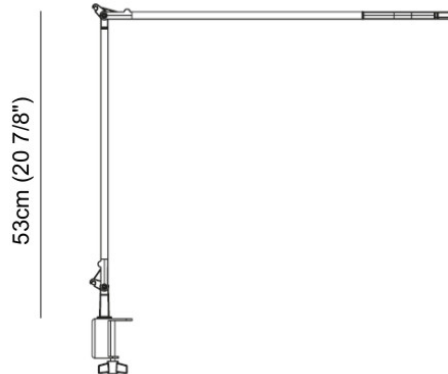

53cm (20 7/8")

5cm (1 15/16")